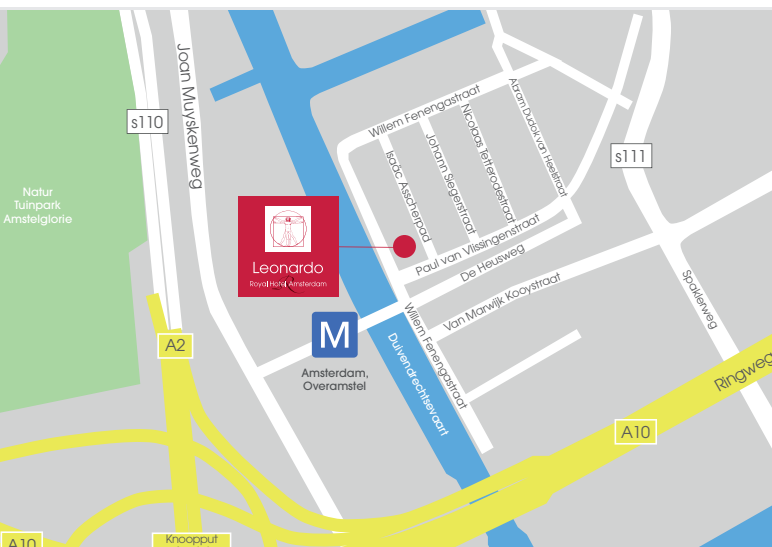

DISTANCES

Amsterdam »Schiphol« Airport (AMS)	13 min
Central Railway Station	10 min
Underground station »Overamstel«	1 min
City centre	15 min
Motorway A10	1 min
RAI Amsterdam exhibition centre	5 min
Zuidas	5 min
Amsterdam Zuidoost	8 min
Touring car parking	3 min